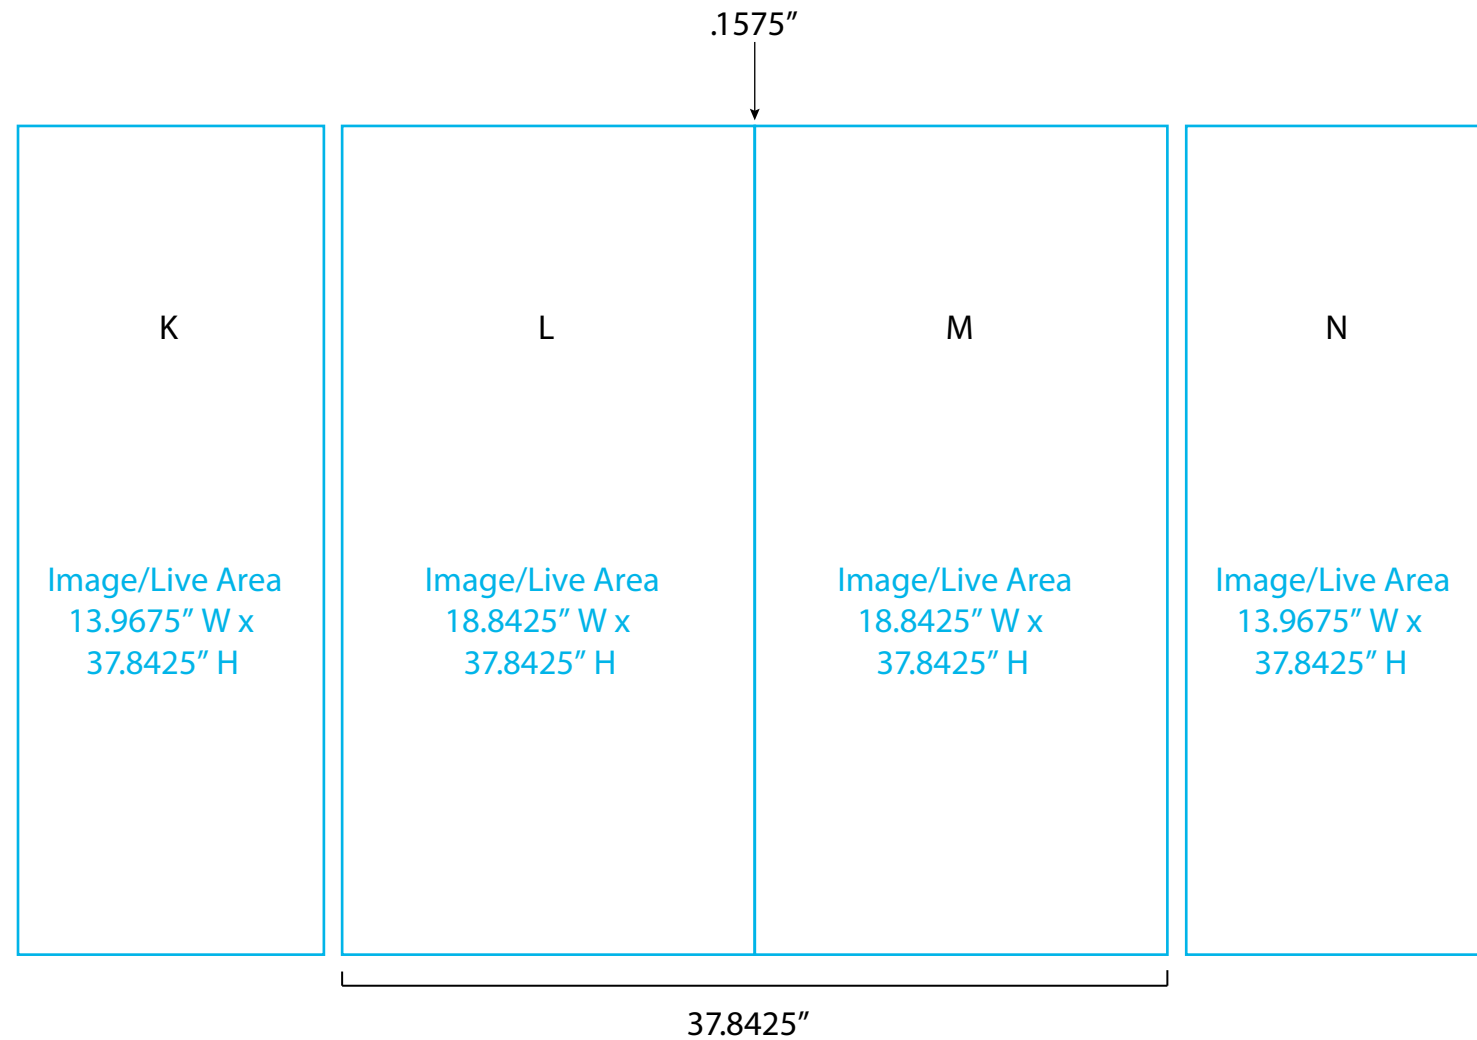

Graphic Template
10 x 20 Inline Exhibit
SEG Graphics

A1
Live Area: 44.124x94.843
Final Size: 46.124x96.843
SEG Graphic or Sintra

NOTE: All Raster Art (jpg, tiff,psd, png, etc.) must be at least 100 dpi at print size.

Graphic Template
10 x 20 Inline Exhibit
SEG Graphics

C1
Live Area: 18.147x94.843
Final Size: 20.147x96.843
SEG Graphic

NOTE: All Raster Art (jpg, tiff,psd, png, etc.) must be at least 100 dpi at print size.

Graphic Template
 10 x 20 Inline Exhibit
 GOD-1558 Reception Counter
 SEG Version

NOTE:
 1/2" of graphic perimeter
 is hidden by extrusion

NOTE: All Raster Art (jpg, tiff,psd, png, etc.) must be at least 100 dpi at print size.

Graphic Template
10 x 20 Inline Exhibit
GOD-1558 Reception Counter
Sintra Version

NOTE:
1/2" of graphic perimeter
is hidden by extrusion

NOTE: All Raster Art (jpg, tiff,psd, png, etc.) must be at least 100 dpi at print size.