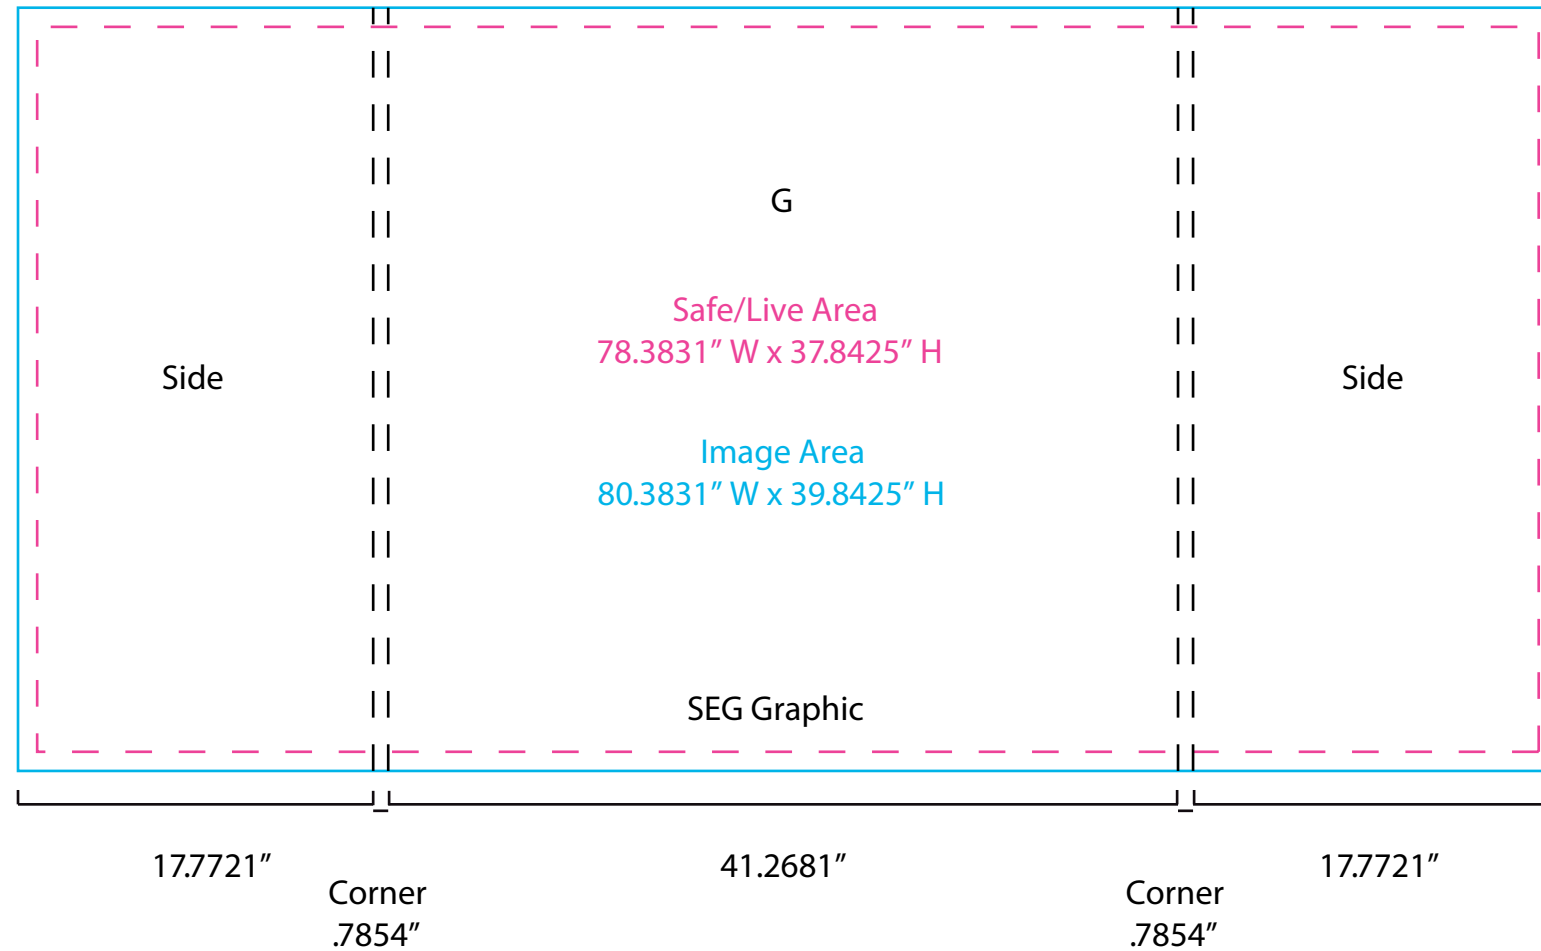

Graphic Template
10 x 20 Inline Exhibit
SEG Graphics

A1
Live Area: 44.124x94.843
Final Size: 46.124x96.843
SEG Graphic or Sintra

NOTE: All Raster Art (jpg, tiff,psd, png, etc.) must be at least 100 dpi at print size.

Graphic Template
10 x 20 Inline Exhibit
SEG Graphics

C1
Live Area: 18.147x94.843
Final Size: 20.147x96.843
SEG Graphic

NOTE: All Raster Art (jpg, tiff,psd, png, etc.) must be at least 100 dpi at print size.

Graphic Template
 10 x 20 Inline Exhibit
 GOD-1558 Reception Counter
 SEG Version

NOTE:
 1/2" of graphic perimeter
 is hidden by extrusion

NOTE: All Raster Art (jpg, tiff,psd, png, etc.) must be at least 100 dpi at print size.

Graphic Template
10 x 20 Inline Exhibit
GOD-1558 Reception Counter
Sintra Version

NOTE:
1/2" of graphic perimeter
is hidden by extrusion

NOTE: All Raster Art (jpg, tiff,psd, png, etc.) must be at least 100 dpi at print size.