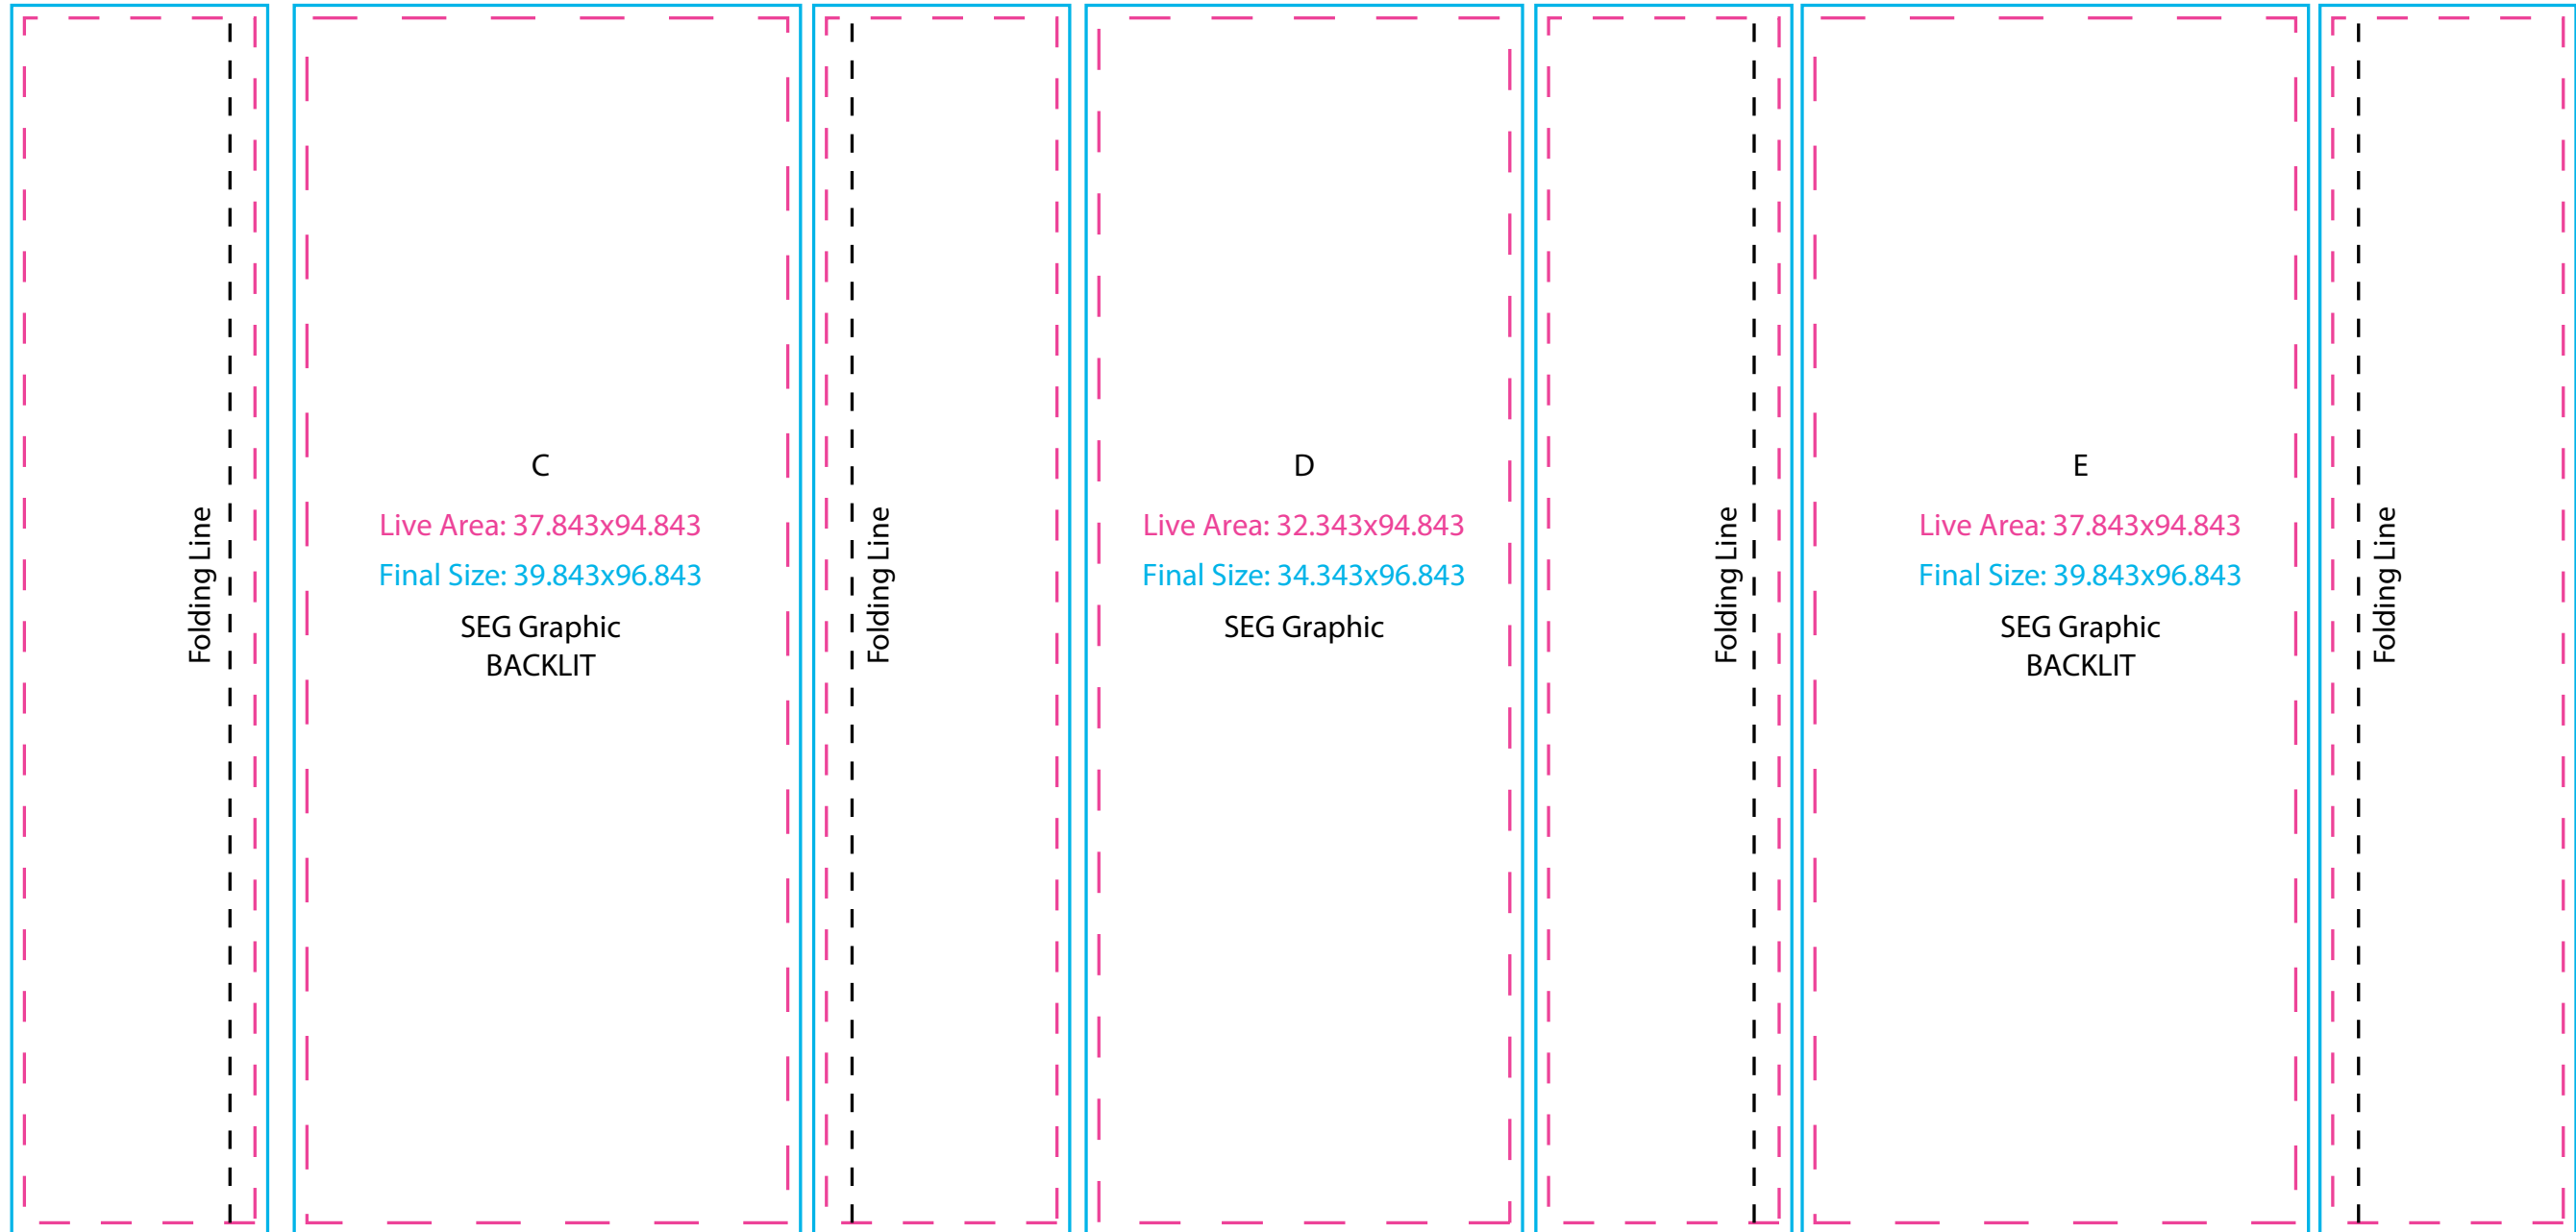

Graphic Template
10 x 20 Inline Exhibit
SEG Graphics

A1
Live Area: 44.124x94.843
Final Size: 46.124x96.843
SEG Graphic or Sintra

NOTE: All Raster Art (jpg, tiff,psd, png, etc.) must be at least 100 dpi at print size.

Graphic Template
10 x 20 Inline Exhibit
SEG Graphics

C1
Live Area: 18.147x94.843
Final Size: 20.147x96.843
SEG Graphic

NOTE: All Raster Art (jpg, tiff,psd, png, etc.) must be at least 100 dpi at print size.

Graphic Template
 10 x 20 Inline Exhibit
 GOD-1558 Reception Counter
 SEG Version

NOTE:
 1/2" of graphic perimeter
 is hidden by extrusion

NOTE: All Raster Art (jpg, tiff,psd, png, etc.) must be at least 100 dpi at print size.

Graphic Template
10 x 20 Inline Exhibit
GOD-1558 Reception Counter
Sintra Version

NOTE:
1/2" of graphic perimeter
is hidden by extrusion

NOTE: All Raster Art (jpg, tiff,psd, png, etc.) must be at least 100 dpi at print size.