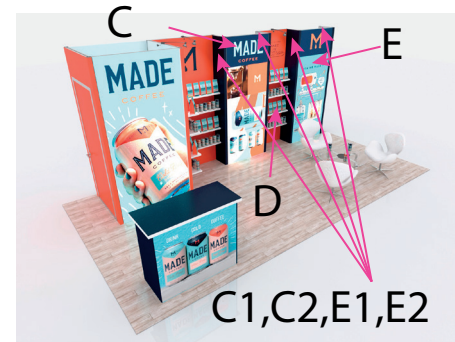

Graphic Template
10 x 20 Inline Exhibit
SEG Graphics

A1
Live Area: 44.124x94.843
Final Size: 46.124x96.843
SEG Graphic or Sintra

NOTE: All Raster Art (jpg, tiff,psd, png, etc.) must be at least 100 dpi at print size.

Graphic Template
10 x 20 Inline Exhibit
SEG Graphics

C1
Live Area: 18.147x94.843
Final Size: 20.147x96.843
SEG Graphic

NOTE: All Raster Art (jpg, tiff,psd, png, etc.) must be at least 100 dpi at print size.

Graphic Template
 10 x 20 Inline Exhibit
 GOD-1558 Reception Counter
 SEG Version

NOTE:
 1/2" of graphic perimeter
 is hidden by extrusion

NOTE: All Raster Art (jpg, tiff,psd, png, etc.) must be at least 100 dpi at print size.

Graphic Template
10 x 20 Inline Exhibit
GOD-1558 Reception Counter
Sintra Version

NOTE:
1/2" of graphic perimeter
is hidden by extrusion

NOTE: All Raster Art (jpg, tiff,psd, png, etc.) must be at least 100 dpi at print size.