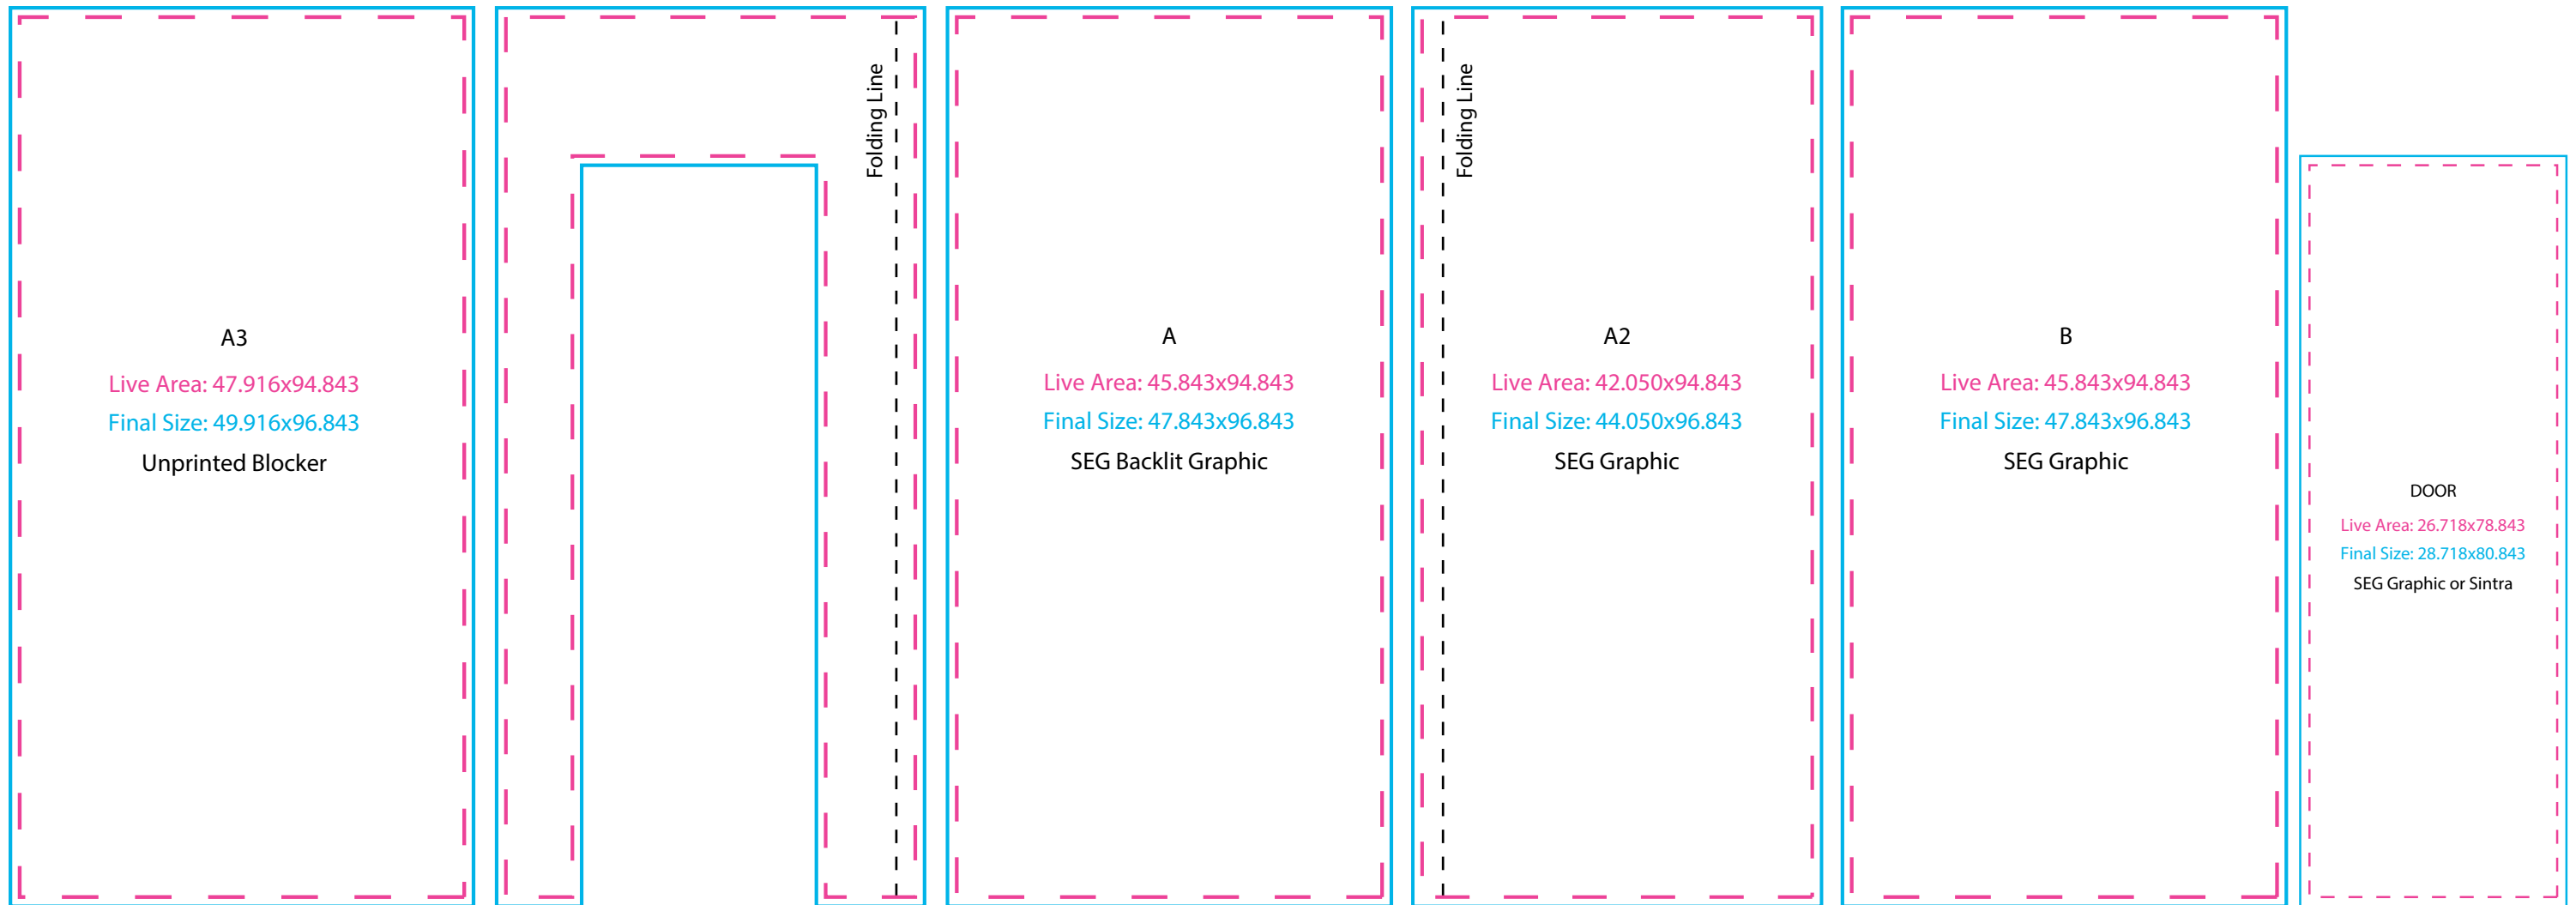

Graphic Template
10 x 20 Inline Exhibit
SEG Graphics

A1
Live Area: 44.124x94.843
Final Size: 46.124x96.843
SEG Graphic or Sintra

NOTE: All Raster Art (jpg, tiff,psd, png, etc.) must be at least 100 dpi at print size.

Graphic Template
10 x 20 Inline Exhibit
SEG Graphics

C1
Live Area: 18.147x94.843
Final Size: 20.147x96.843
SEG Graphic

NOTE: All Raster Art (jpg, tiff,psd, png, etc.) must be at least 100 dpi at print size.

Graphic Template
 10 x 20 Inline Exhibit
 GOD-1558 Reception Counter
 SEG Version

NOTE:
 1/2" of graphic perimeter
 is hidden by extrusion

NOTE: All Raster Art (jpg, tiff,psd, png, etc.) must be at least 100 dpi at print size.

Graphic Template
10 x 20 Inline Exhibit
GOD-1558 Reception Counter
Sintra Version

NOTE:
1/2" of graphic perimeter
is hidden by extrusion

NOTE: All Raster Art (jpg, tiff,psd, png, etc.) must be at least 100 dpi at print size.